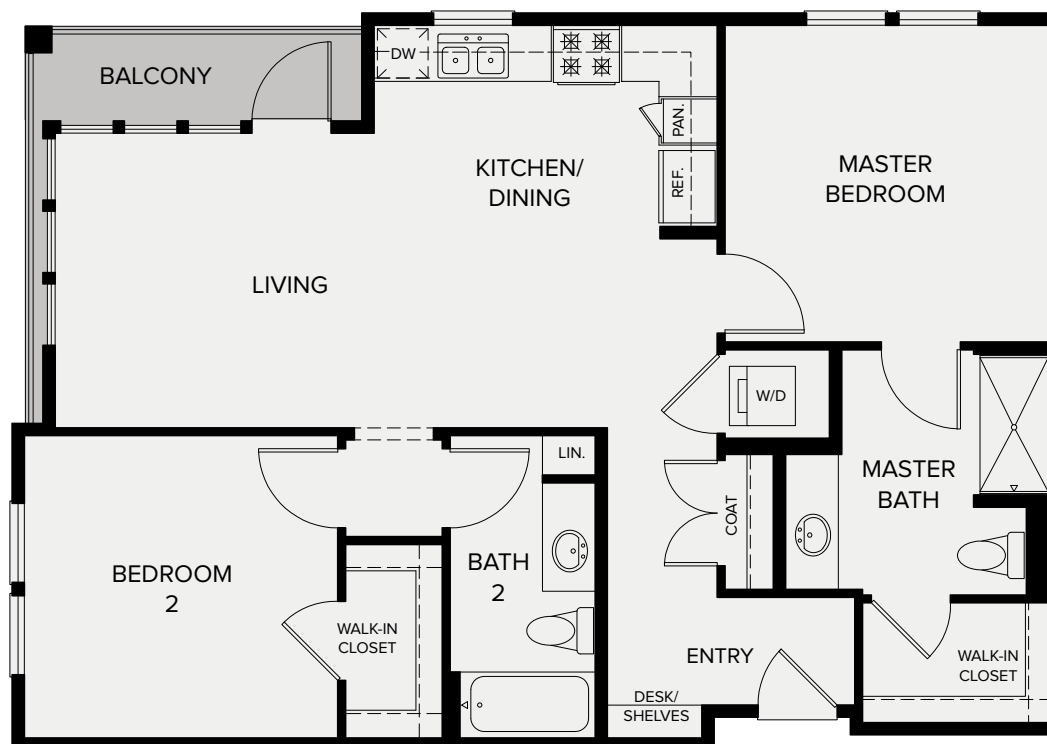

THE HARRISON

GLENDALE

Plan B2-C
2 Bedroom • 2 Bath
Approx. 1,027 sq. ft.

Floor plans are artist's rendering. All dimensions are approximate. Actual product and specifications may vary in dimension or detail. Not all features are available in every apartment. Prices and availability are subject to change. Please see a representative for details.