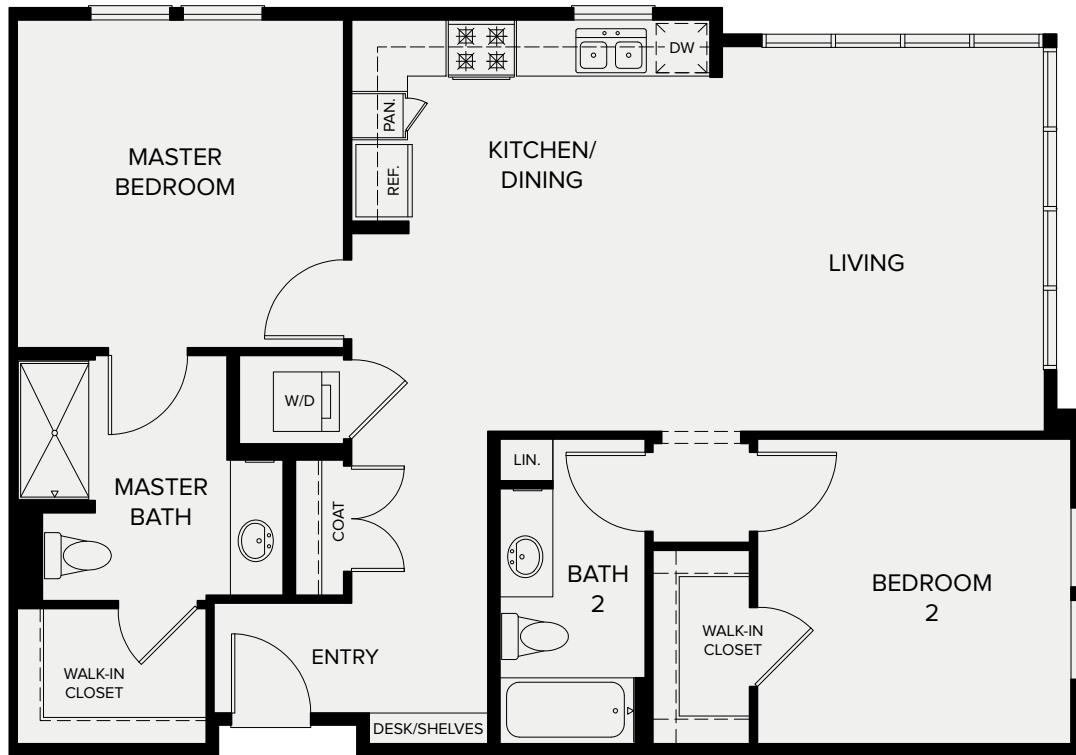

# THE HARRISON

GLENDALE

**Plan B2-A**  
2 Bedroom • 2 Bath  
Approx. 1,105 sq. ft.

Floor plans are artist's rendering. All dimensions are approximate. Actual product and specifications may vary in dimension or detail. Not all features are available in every apartment. Prices and availability are subject to change. Please see a representative for details.