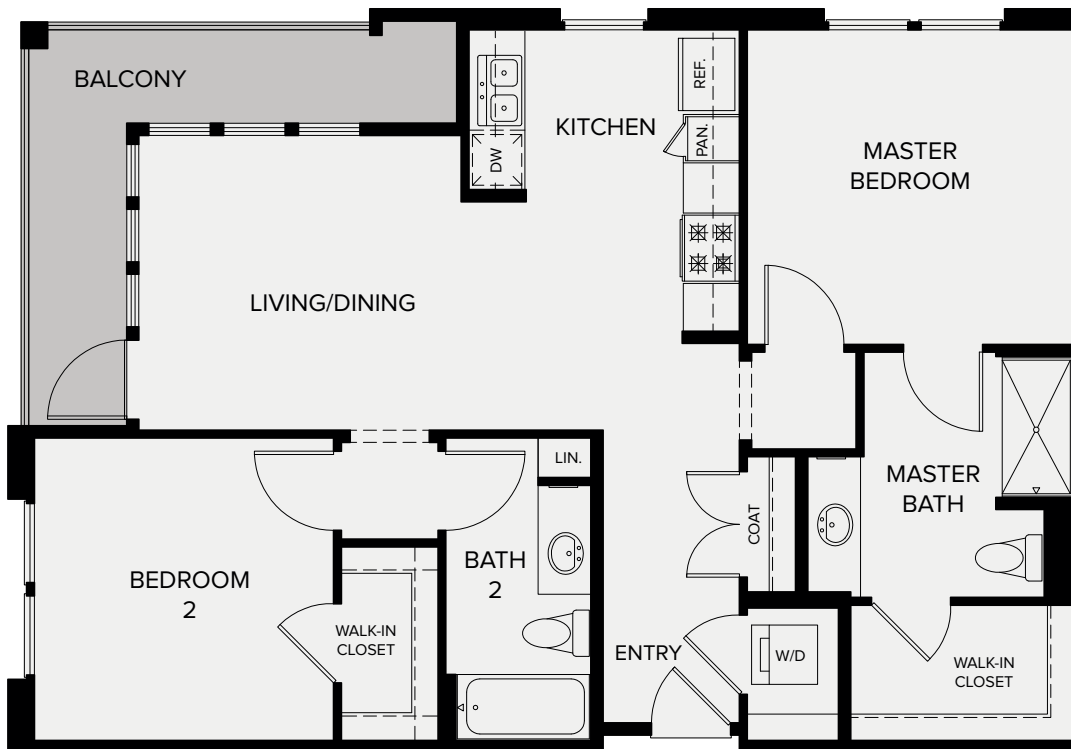

THE HARRISON

GLENDALE

Plan B2
2 Bedroom • 2 Bath
Approx. 1,003 sq. ft.

Floor plans are artist's rendering. All dimensions are approximate. Actual product and specifications may vary in dimension or detail. Not all features are available in every apartment. Prices and availability are subject to change. Please see a representative for details.