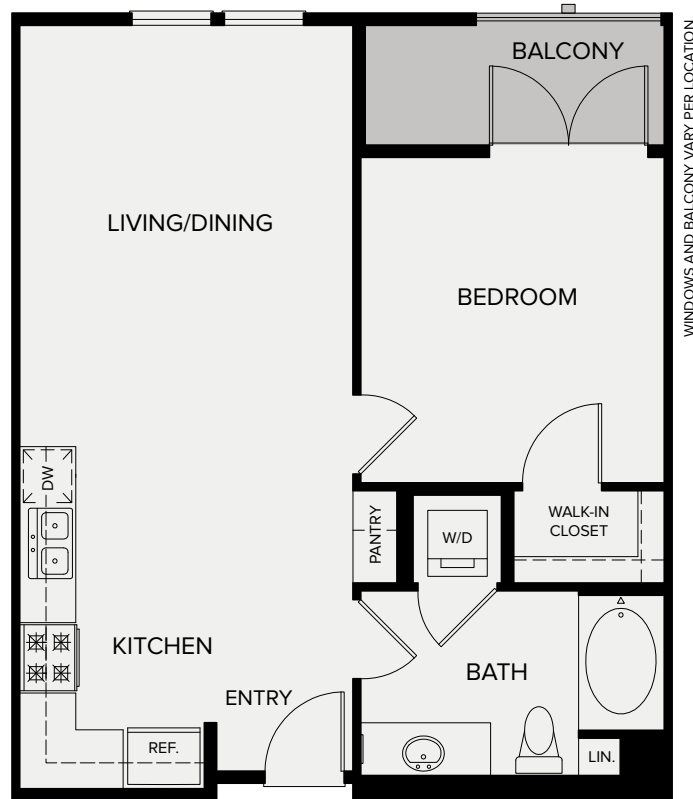

# THE HARRISON

GLENDALE

Plan A1  
1 Bedroom • 1 Bath  
Approx. 682 sq. ft.

Floor plans are artist's rendering. All dimensions are approximate. Actual product and specifications may vary in dimension or detail. Not all features are available in every apartment. Prices and availability are subject to change. Please see a representative for details.